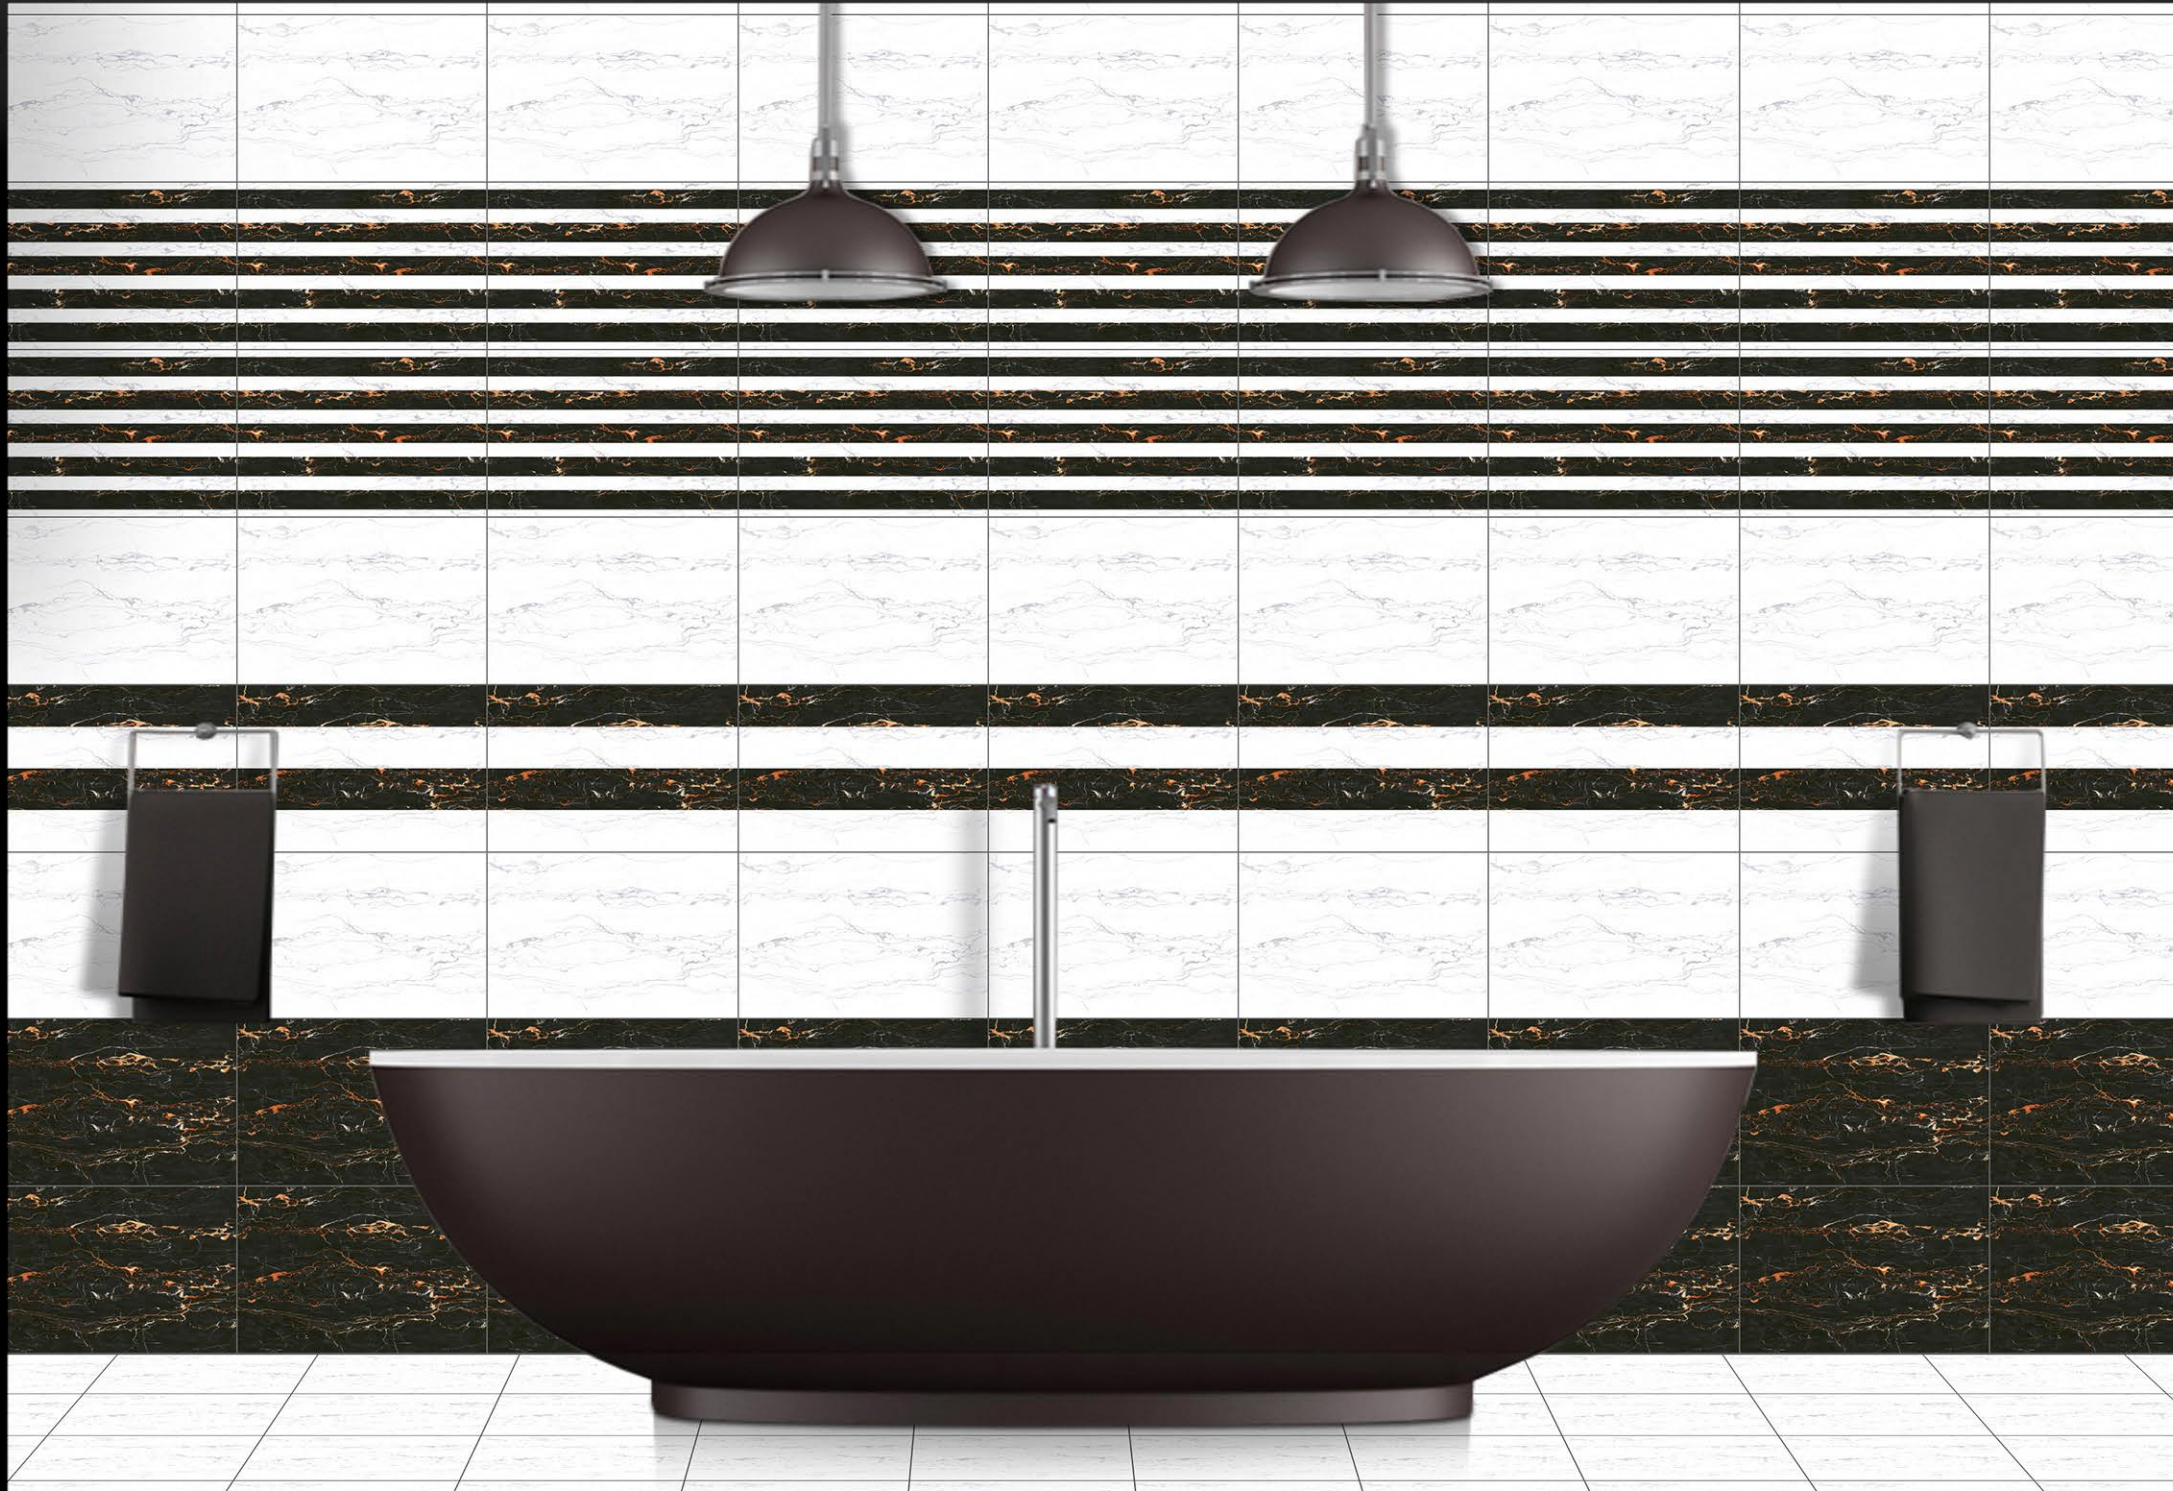

450mm X 300mm

DIGITAL
WALL
TILES